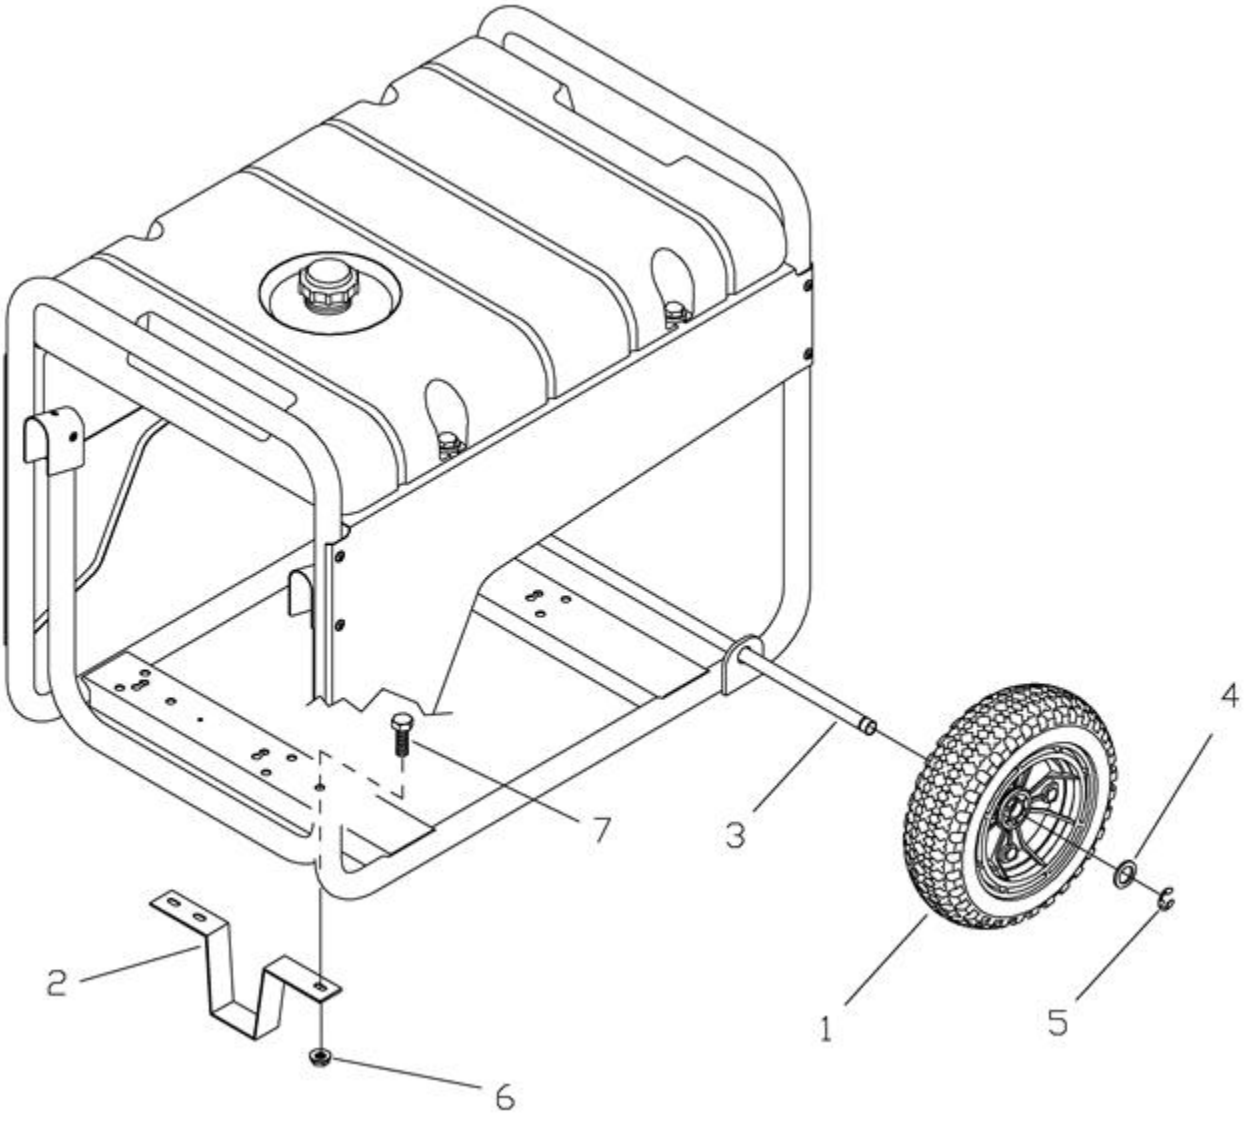

Ref #	Part #	Description	Qty	Context Note	Foot Note
1	196517GS	Wheel			
2	B1764GS	Support, Wheel Kit			
3	191267HGS	Axle			
4	-----	Washer, 5/8"		(Purchase locally)	
5	191265GS	E-Ring			
6	67989GS	Nut, M8 - Flange Serrated			
7	-----	HHCS, M8 - 1.25 x 16		(Purchase locally)	
--	197594GS	Subkit, Hardware		Parts Not Illustrated