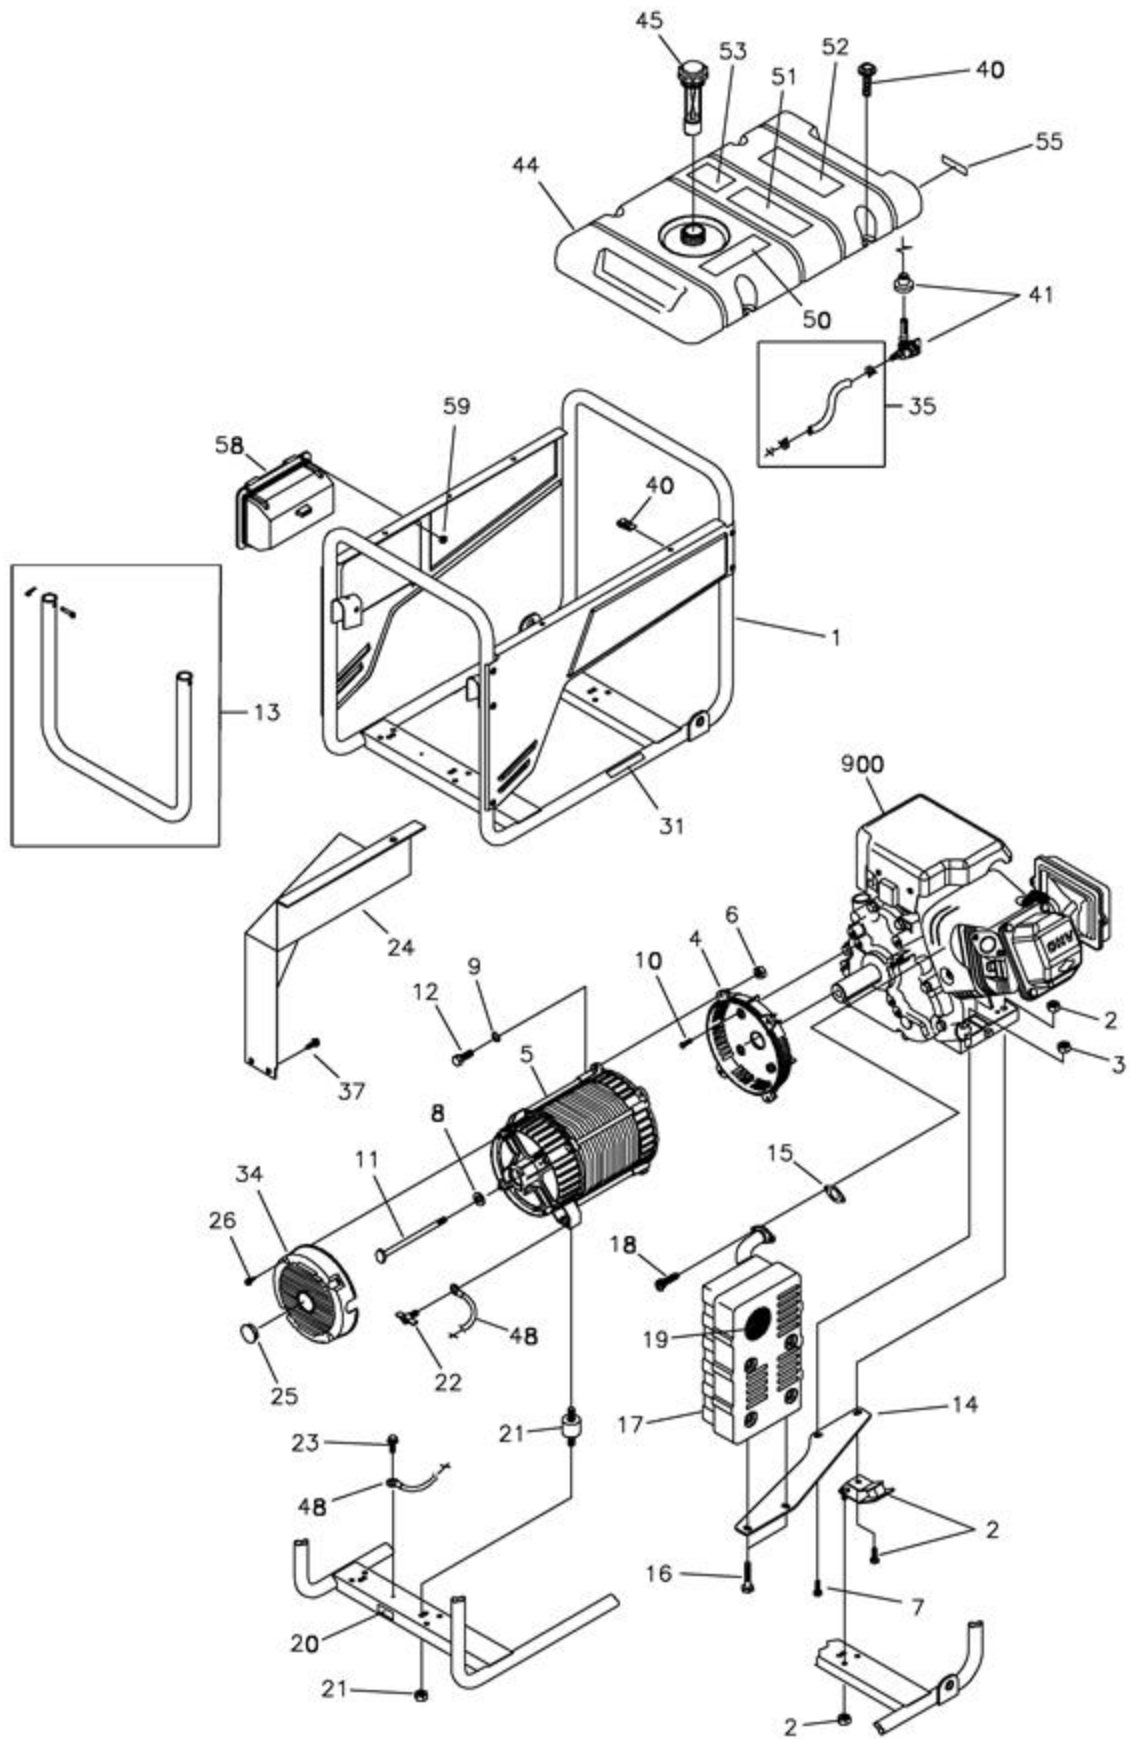

Ref #	Part #	Description	Qty	Context	Note	Foot	Note
1	186059GS	ADAPTER, Mounting,Alternator					
2	191043GS	ROTOR					
3	191042AGS	STATOR					
4	186060GS	RBC, with O-Ring (p/n 189197GS)					
5	86308CGS	HHCS, M6 - 1.0 x 130 SEMS					
6	91825GS	ASSY, Holder, Rectifier/Brush					
7	66849GS	TAPTITE, M5 - 0.8 x 16					
8	22694GS	RECEPTACLE, 6 pin					
9	81917GS	PIN, Roll, 4mm x 10					
10	193428AGS	ASSY,Wire, Ground					
11	194274GS	HARNESS,Wire, Power					
12	65791GS	BEARING					
--	189197GS	O-Ring					

Ref #	Part #	Description	Qty	Context	Note	Foot	Note
1	197471GS	PANEL, Control					
2	197472GS	COVER, Outlet Flip					
3	188890GS	COVER, Back Panel					
4	197731GS	OUTLET, 120V, 15/20A Duplex					
5	189165GS	NUT, 5/32 Pal					
6	197729GS	MODULE, Led					
7	197958GS	SCREW, 3 x 6, Tapping					
8	191479DGS	BREAKER, Circuit, 20A					
--	191481GS	BOOT, Breaker Circuit			(not shown)		
9	43437GS	OUTLET, 120/240V, 30A					
10	22694GS	HOUSING, Receptacle, 6 Pin					
11	82308GS	SCREW, 3 x 18, Tapping					
12	192241GS	SCREW, 3.5 x 14, Tapping					