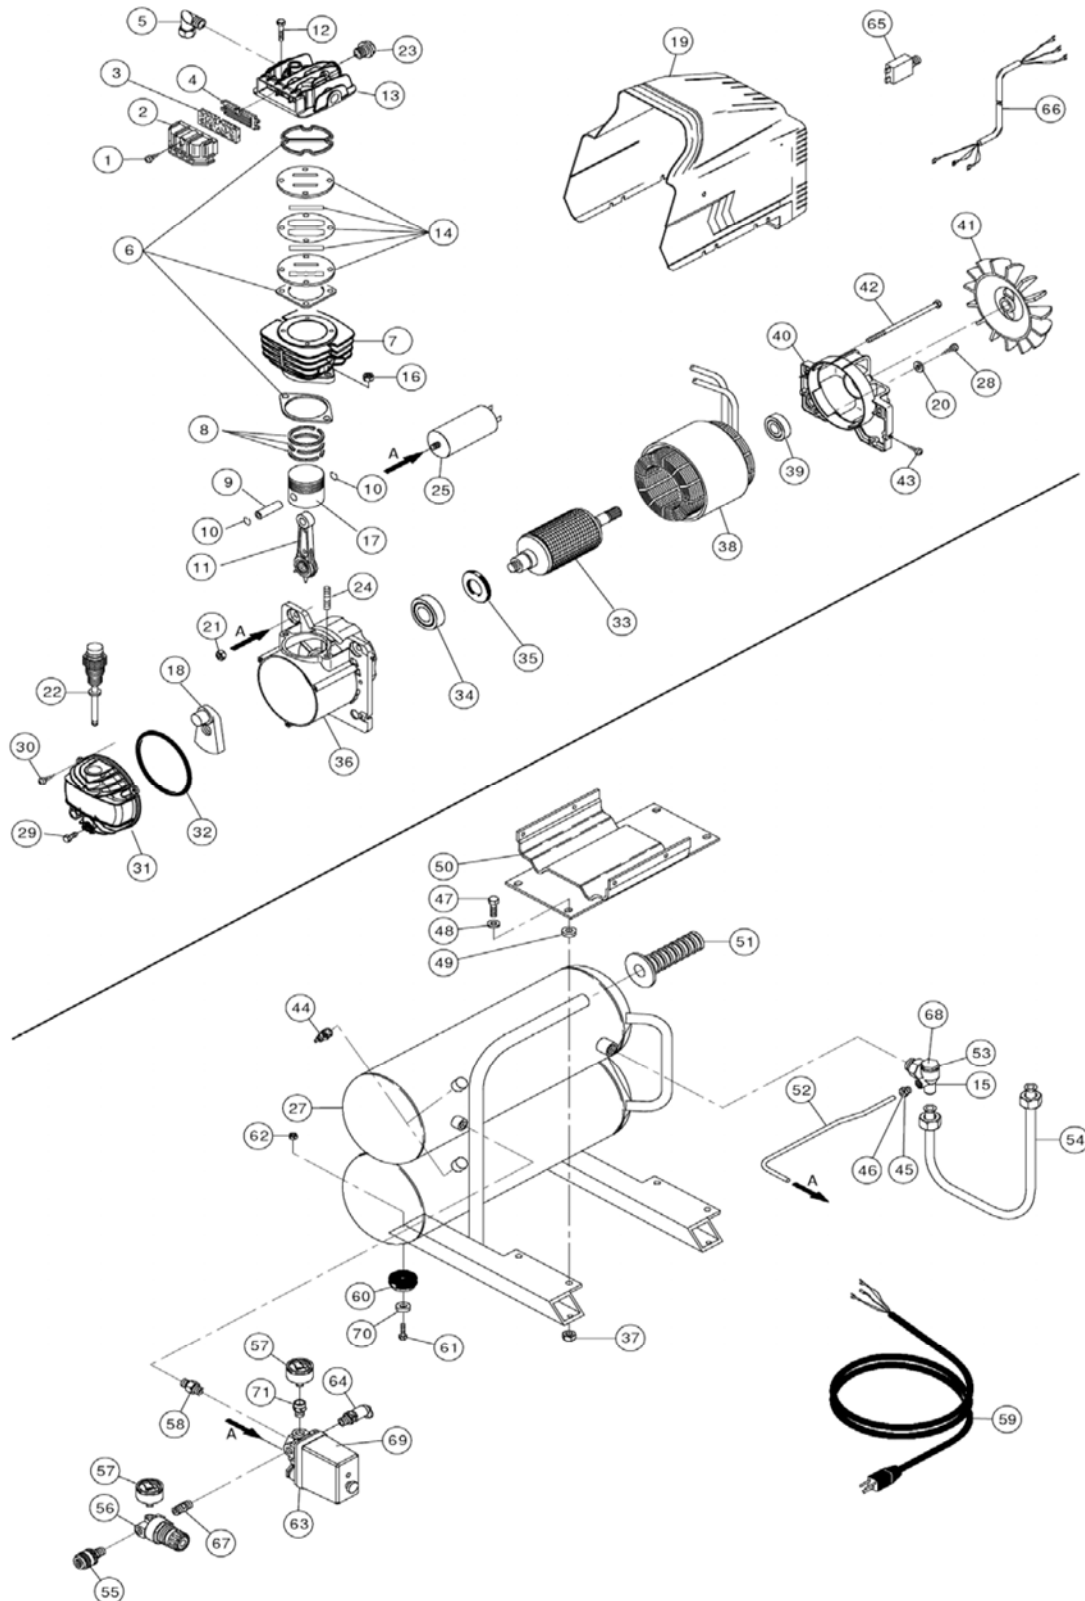

## ELECTRIC TOOL PARTS LIST

■ AIR COMPRESSOR  
Model EC89

2009 • 09 • 10  
(E1)

## Parts List

EC89

Item #	Code #	DESCRIPTION	NO USED	Remarks
1	881472	SCREW (10 pc.)	1	
2	881554	INTAKE FILTER HOUSING	1	
3	881553	FILTER ELEMENT	1	
4	881453	FILTER PLATE	1	
5	887053	JOINT	1	
6	887054	SET OF GASKET	1	
7	887055	CYLINDER	1	
8	881460	PISTON RINGS	1	
9	881462	PISTON PIN	1	
10	881463	RETAINING RING (5PC.)	2	
11	881561	CONNECTING ROD	1	
12	881551	SCREW (5PC.)	4	
13	887057	HEAD (INCLUDES ITEM 23)	1	
14	885551	VALVE PLATE KIT	1	
15	160582	RUBBER, NON-RETURN VALVE	1	
16	881489	NUT (10PC.)	2	
17	881461	PISTON	1	
18	887059	COUNTER WEIGHT	1	
19	160584	HOUSING	1	
20	881485	WASHER (10PC.)	1	
21	885557	NUT	1	
22	881469	DIPSTICK	1	
23	887060	START VALVE	1	
24	881566	STUD BOLT (3PC.)	1	
25	887061	CAPACITOR	1	
26			1	
27	160587	TANK (INCLUDES ITEMS 51& 53)	1	
28	884444	SCREW (10PC.)	1	
29	884450	DRAIN CAP	1	
30	881666	SCREW (10PC.)	3	
31	887062	CARTER COVER	1	
32	887063	GASKET, CARTER COVER	1	
33	887064	CRANK SHAFT WITH ROTOR	1	
34	6204DD	BALL BEARING, FRONT	1	
35	885457	OIL SEAL RING, 21 X 47 X 7	1	
36	887065	CRANK CASE	1	
37	881589	NUT (10PC.)	4	
38	887066	MOTOR STATOR	1	
39	6203ZZ	BALL BEARING, REAR	1	
40	887067	REAR COVER	1	
41	887068	FAN	1	
42	887069	TENSION ROD	2	
43	881479	SCREW (5PC.)	4	
44	882610	DISCHARGE TAP	2	
45	160571	COMPRESSION NUT (3PC.)	1	
46	160570	FERRULE (5PC.)	1	
47	881571	SCREW (5PC.)	4	
48	881572	WASHER (10PC.)	4	
49	881583	RUBBER WASHER (5PC.)	4	
50	881570	BASE PLATE	1	