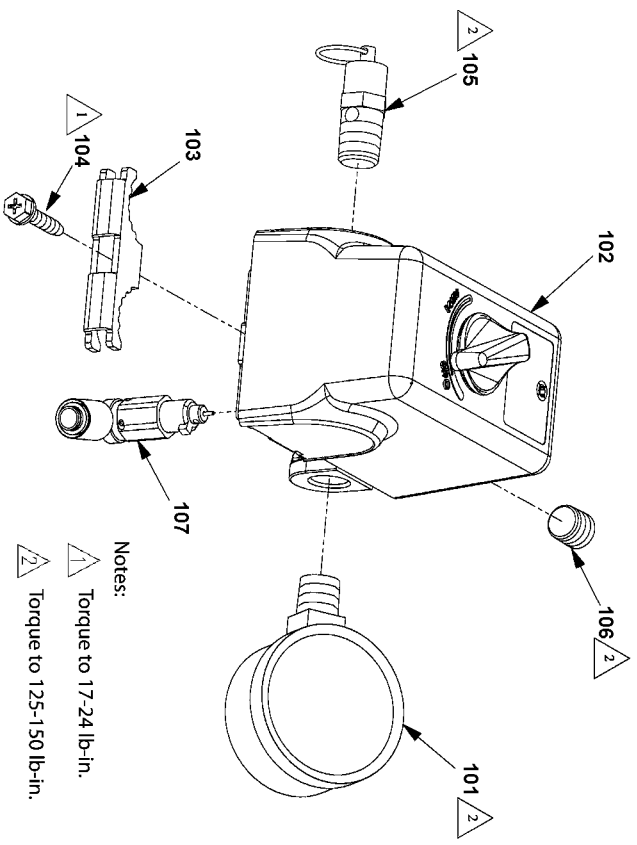

- Notes:
- ▲ 1 Torque to 40-65 lb-in.
 - ▲ 2 Torque to 45-65 lb-in.
 - ▲ 3 Torque to 130-180 lb-in.
 - ▲ 4 Tighten compression nut handtight plus 1 full turn.

Notes:

△ 1 Torque to 17-24 lb-in.

△ 2 Torque to 125-150 lb-in.

Parts List for PXCMLA4708065 Type 1

Item Number	Part Number	Description	Qty Required
1	5140121-81	TRANSFER TUBE	1
2	5140119-88	COMPRESSION NUT	2
3	5140120-60	CHECK VALVE	1
4	5140119-64	ELBOW	1
5	5140119-67	BLEEDER TUBE	1
6	5140121-82	PUMP ASSEMBLY	1
8	5140120-62	BRACKET	1
15	5140119-71	BUSHING	1
15	5140119-09	PET COCK	1
15	5140120-64	BUSHING	1
15	5140119-72	O-RING	2
16	5140119-13	WARNING LABEL	1
17	5140119-14	WARNING LABEL	1
19	5140119-81	WARNING LABEL	1
21	5140120-65	INTERCONNECTING CORD	1
22	5140119-76	MOTOR	1
22	5140119-77	START CAPACITOR	1
22	5140119-78	CAPACITOR COVER	1
22	5140119-79	RUN CAPACITOR	1
22	5140119-80	CAPACITOR COVER	1
23	5140120-66	BELTGUARD INSIDE	1
26	5140120-67	BELT	1
28	5140119-00	KEY	1
29	5140120-68	PULLEY	1
32	5140120-69	BELTGUARD OUTSIDE	1
33	5140119-87	FASTENER	4
35	5140119-90	STRAIN RELIEF	1

Parts List for PXCMLA4708065 Type 1

Item Number	Part Number	Description	Qty Required
101	5140119-55	GAUGE	1
102	5140119-56	PRESSURE SWITCH	1
103	5140119-58	STRAIN RELIEF	1
104	5140119-57	SCREW	1
105	5140119-54	VALVE	1
107	5140119-60	VALVE, BLEEDER	1
203	5140120-70	HEAD	3
204	5140120-71	FILTER ASSEMBLY	3
204	5140120-72	FILTER ELEMENT	3
207	5140119-88	COMPRESSION NUT	1
208	5140120-73	TEE FITTING	1
209	5140120-74	FINNED TUBE	2
211	5140120-75	TEE FITTING	1
212	5140120-76	ELBOW	1
213	5140120-77	HEAD GASKET	3
214	5140120-78	VALVE PLATE ASSEMBLY	3
215	5140120-79	GASKET VALVE PLATE	3
219	5140120-80	CYLINDER	3
220	5140120-81	CYLINDER GASKET	3
221	5140120-82	RING SET	3
222	5140120-83	PISTON ASSY.	3
223	5140120-84	CONNECTING ROD	1
223	5140120-85	OIL DIPPER	1
224	5140120-86	CONNECTING ROD	2
224	5140120-87	OIL DIPPER	2
225	5140120-88	OIL FILL PLUG	1
228	5140120-89	END CAP	1